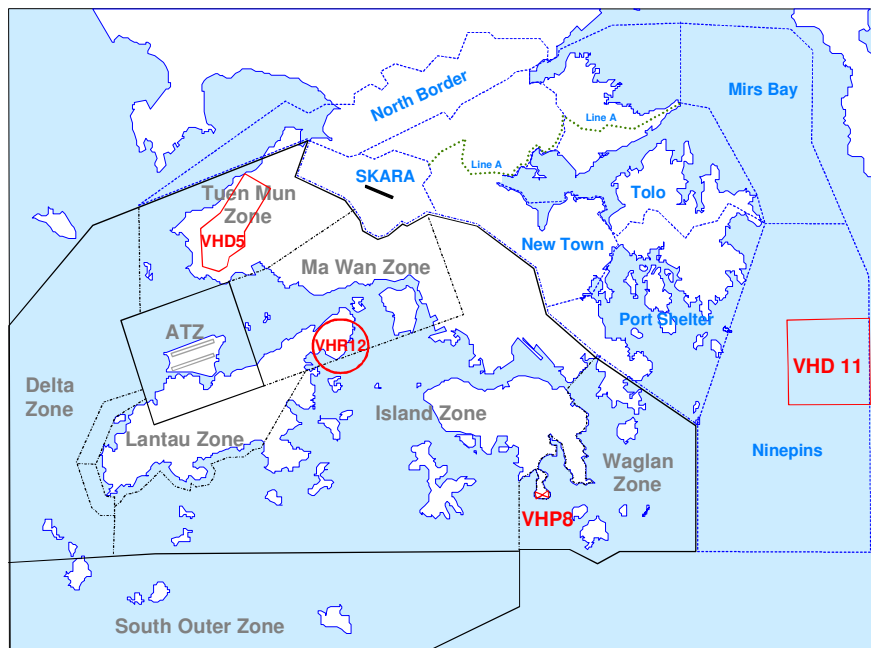

CAD VFR LOCAL FLIGHT NOTIFICATION FORM

1. Complete form and fax to ATC – Fax. No.: 2910 0168.
2. Notwithstanding having obtained prior approval, the pilot of any fixed wing aircraft or helicopter intending to operate a local flight at Hong Kong International Airport must contact Aerodrome Control Supervisor (Tel: 2910 6822) for final approval on the day of flight.

Tick as
Appropriate

a	Aircraft Callsign		h	Type of Flight	Private	
b	Aircraft Type				Training	
c	ETD – Local Time	: hh : mm			Commercial	
d	Duration of Flight	: hh : mm			Other – specify	
e	Fuel Endurance	: hh : mm	i	Pilot's Name		
f	Date of Flight (If not current day)		j	Operator		
g	Persons on Board		k	Contact Tel. No.		

Flight Details (See over for standard abbreviations)

Depart	Route Give altitudes only for special operations	Destination

Any special routing requirements may be shown on this chart