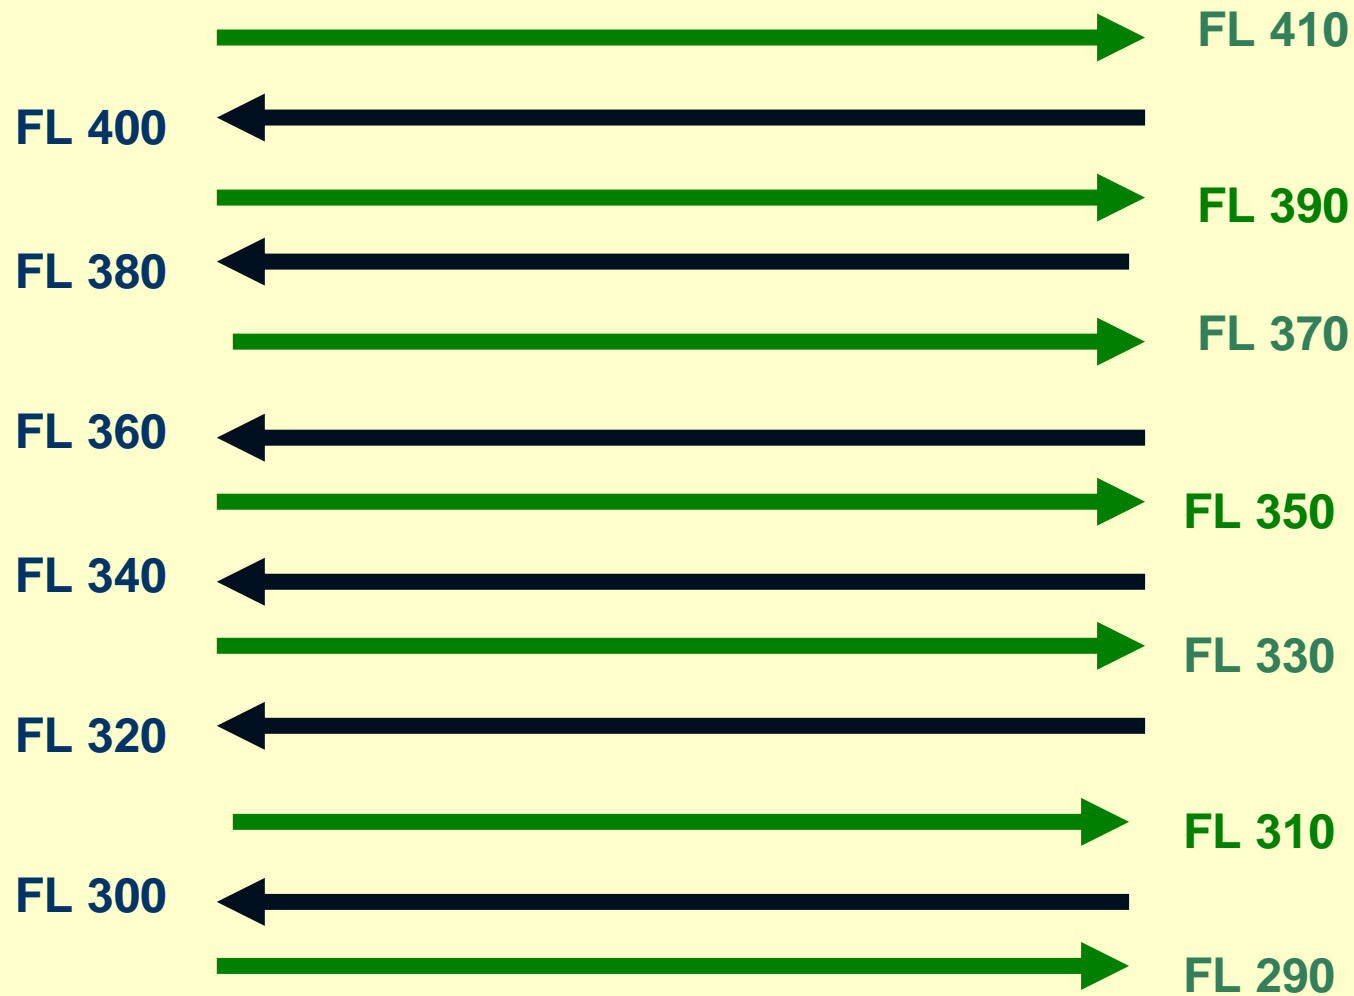

Flight Level Orientation Scheme (FLOS)

- Single Alternate
- Double Alternate
- Modified Single Alternate (adopted by ICAO Asia Pacific Region RVSM Task Force)

FLOS - Single Alternate

RVSM airspace

FLOS : Double Alternate