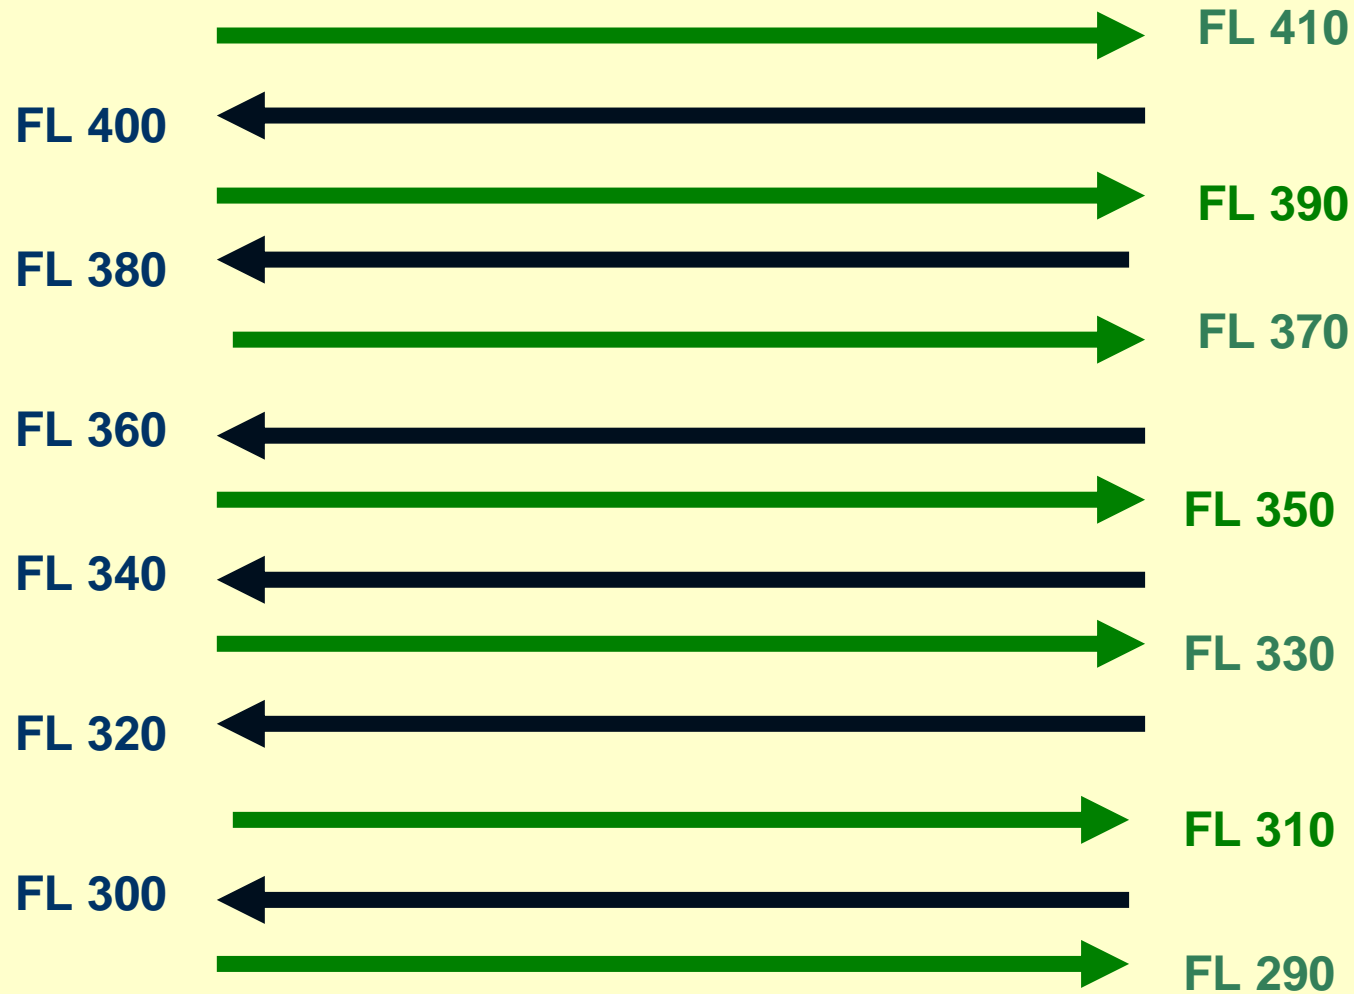

Flight Level Orientation Scheme (FLOS)

- Single Alternate
- Double Alternate
- Modified Single Alternate (adopted by ICAO Asia Pacific Region RVSM Task Force)

FLOS - Single Alternate

RVSM airspace

FLOS : Double Alternate

Modified Single Alternate (Adopted by TF)