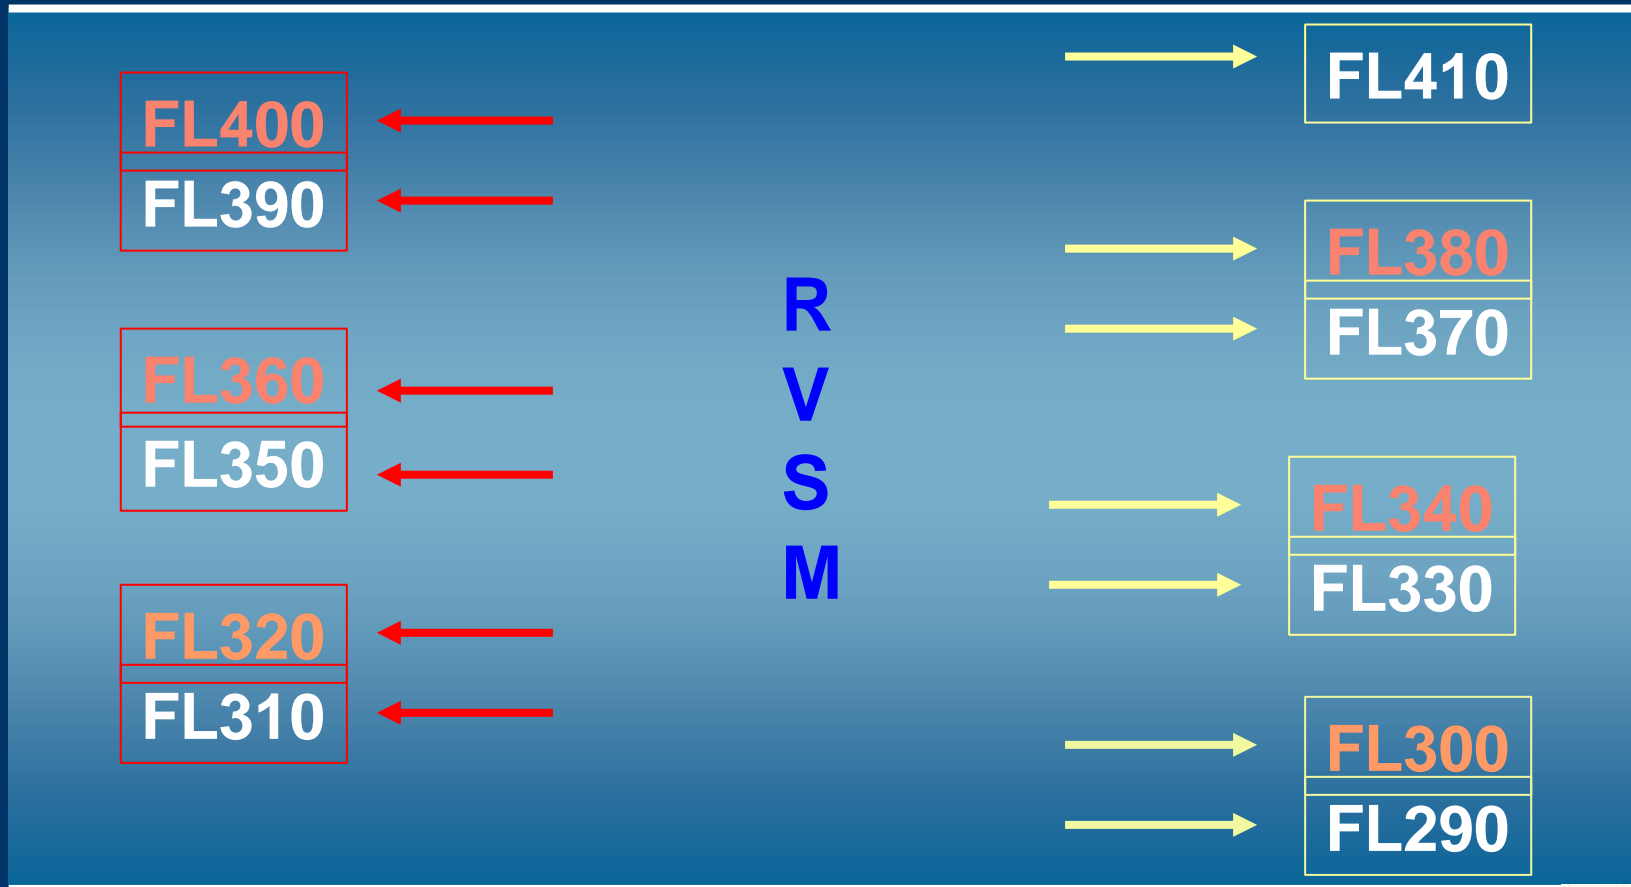

Flight Level Orientation Scheme (FLOS)

- Single Alternate
- Double Alternate
- Modified Single Alternate (adopted by ICAO Asia Pacific Region RVSM Task Force)

FLOS - Single Alternate

RVSM airspace

FLOS : Double Alternate

Modified Single Alternate (Adopted by TF)